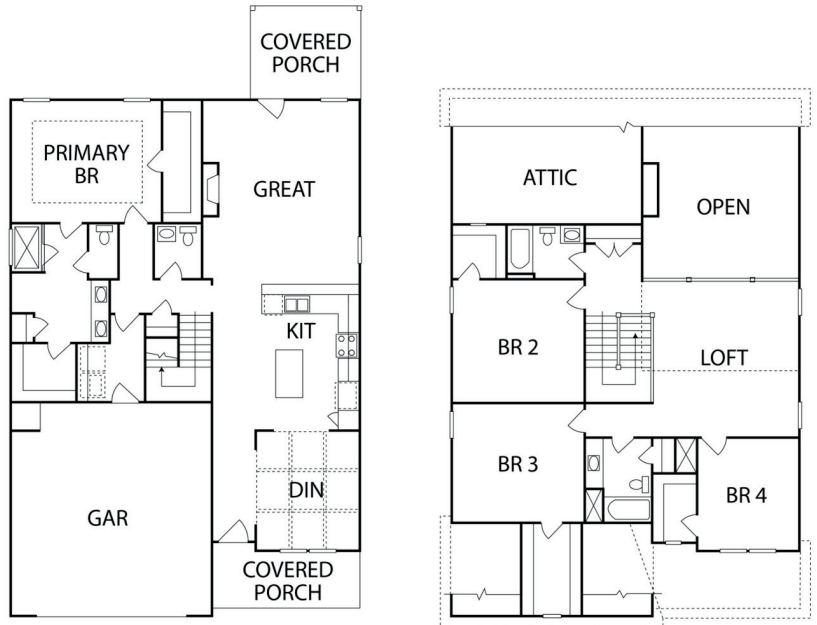

Rivermist

2,695 Sq. Ft.

\$475,166

Bartlett Manor: 510 Husketh Rd. Youngsville Franklin County

Caviness & Cates

www.cavinessandcates.com
919.795.0020

Directions: US1 North, Right on Holden Rd. which becomes Tarboro Rd., Left on Mays Crossroads at Hillridge Farms, First Left on Husketh. Bartlett Manor is at the end of Husketh Rd.

Features:

- 1st Floor Primary Bedroom
- 1st Floor Powder Room
- Vaulted Family Room
- Dining Room w/Cofferred Ceiling and Wainscoting
- Huge Loft overlooking Family Room
- Covered Porch
- 3 Bedrooms, 2 Bath on 2nd Floor
- Walk-In Closets in all Bedrooms
- Quartz Countertops in Kitchen and Bathrooms
- 2x6 Exterior Walls, Techshield Energy Plus